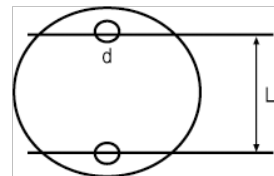

201431-201471

Swivel Base for Round & Square Bench Vices

PRODUCT DETAILS

- Swivel base for all round 201 and 207041/207071 square guide vice models
- Manufactured from high grade cast steel

- Adds rotation capability to Irimo vices for more versatility

PRODUCT ATTRIBUTES

Product				D	L	
201431	360 °	80 mm	100 mm	11 mm	90 mm	850 g
201451	360 °	100 mm	125 mm	13 mm	115 mm	1150 g
201461	360 °	125 mm	150 mm	13 mm	145 mm	1500 g
201471	360 °	150 mm	175 mm	17 mm	165 mm	2500 g