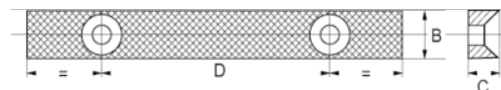

202401-202431

Spare Jaws for Round Guide Bench Vice

PRODUCT DETAILS

- Pair of spare jaws and screws for round guide vice 201

PRODUCT ATTRIBUTES

Product		B	C	D	
202401	80 mm	15 mm	10 mm	55 mm	170 g
202411	100 mm	20 mm	12 mm	64 mm	350 g
202431	150 mm	25 mm	14 mm	90 mm	750 g