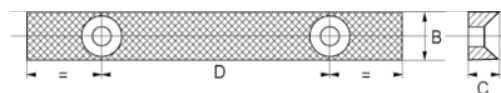

202441-202461

Spare Jaws for Square Guide Bench Vice

PRODUCT DETAILS

- Pair of spare jaws and screws for square guide vices 207041/207071 and 216

PRODUCT ATTRIBUTES

Product		B	C	D	
202441	100 mm	15 mm	10 mm	64 mm	350 g
202451	150 mm	20 mm	12 mm	90 mm	750 g
202421	125 mm	20 mm	12 mm	77 mm	450 g
202461	175 mm	25 mm	14 mm	105 mm	1020 g