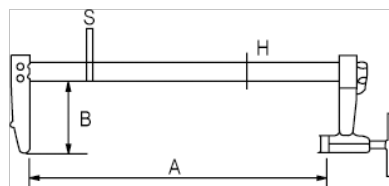

256131-256201

F-Clamp T-Handle 120 mm

PRODUCT DETAILS

- Heavy-duty piston F-clamps
- Length: 300 to 1000 mm
- Capacity 120 mm
- Spring steel guides
- Strong cast jaws
- Steel T-handle
- Fully protected double-pitch screw for faster adjustment and higher pressure
- Non-slip braking mechanism
- Fix top pad and swivel bottom pad
- Industrial packaging

PRODUCT ATTRIBUTES

Product	A	B	H	S	
256131	300 mm	120 mm	35 mm	8 mm	2000 g
256141	400 mm	120 mm	35 mm	8 mm	2200 g
256151	500 mm	120 mm	35 mm	8 mm	2400 g
256161	600 mm	120 mm	35 mm	8 mm	2600 g
256181	800 mm	120 mm	35 mm	8 mm	3000 g
256201	1000 mm	120 mm	35 mm	8 mm	3400 g