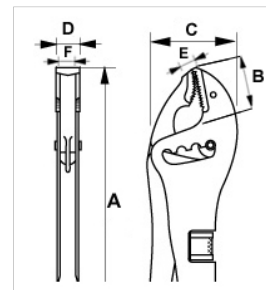

647-250-1

Locking Pliers 4 Positions Long Jaws

PRODUCT DETAILS

- Chrome plated for good rust protection
- Shape: with flat and convex jaws adjustable to 4 different positions for increased gripping capacity
- Extra long jaws with twice as large gripping capacity compared to standard model
- Application: holds L, T and U profiles
- Retail packed

PRODUCT ATTRIBUTES

Product	A	B	C	D	E	F	
647-250-1	255 mm	67 mm	64 mm	17 mm		15 mm	650 g