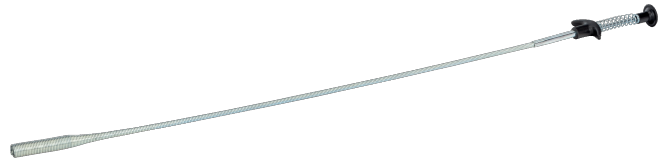

720031
Claw Pick-Up Tools

PRODUCT DETAILS

- To reach and securely hold small parts
- Flexible shaft with steel core
- Chrome plated

PRODUCT ATTRIBUTES

Product		
720031	650 mm	80 g