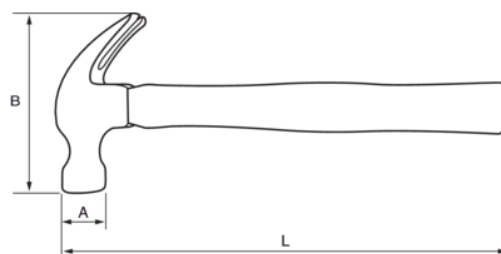

### PRODUCT DETAILS

- Carpenter's claw hammer
- Bright polished head
- Handle fitted to hammer head with two metal wedges and one wooden wedge

- With genuine hickory handle
- Industrial packaging

### PRODUCT ATTRIBUTES

Product	A	B	L		
520-41-2	29 mm	130 mm	330 mm	450 g	710 g
520-61-2	30 mm	140 mm	333 mm	560 g	820 g