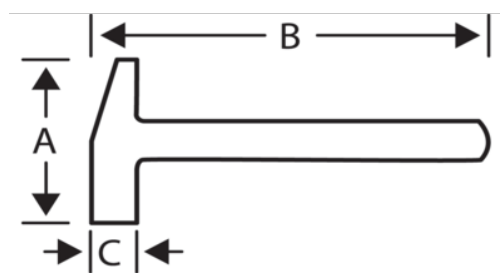

526-31-2/526-91-2

Rivoir Hammers Hickory Handle

PRODUCT DETAILS

- French Rivoir hammer
- Handle fitted to hammer head with round metal wedge
- With genuine hickory handle
- Industrial packaging

PRODUCT ATTRIBUTES

Product	A	B	L		
526-31-2	25 mm	815 mm	265 mm	250 g	350 g
526-41-2	30 mm	92 mm	280 mm	400 g	520 g
526-51-2	35 mm	103 mm	300 mm	630 g	800 g
526-61-2	40 mm	110 mm	330 mm	800 g	1000 g
526-71-2	45 mm	124 mm	350 mm	1150 g	1400 g
526-91-2	50 mm	138 mm	380 mm	2000 g	2250 g