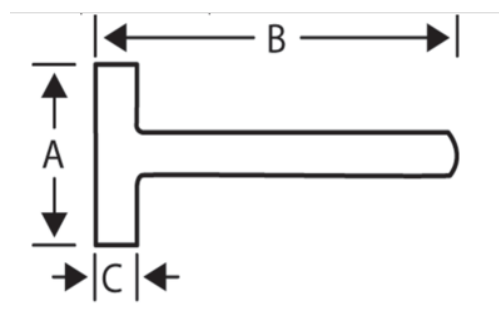

531-05-2/531-09-2

Stoning Hammers Hickory Handle

PRODUCT DETAILS

- Stoning club hammer
- Handle fitted to club hammer head with round metal wedge
- With genuine hickory handle
- Industrial packaging

PRODUCT ATTRIBUTES

Product		A	B	L	 g
531-05-2	1000 g	40 mm	95 mm	260 mm	1155 g
531-07-2	1250 g	43 mm	100 mm	260 mm	1405 g
531-08-2	1500 g	45 mm	110 mm	280 mm	1675 g
531-09-2	2000 g	50 mm	120 mm	300 mm	2235 g