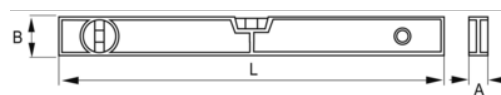

982-SET Spirit Level Set, 2 Pcs

PRODUCT DETAILS

- Set of two levels
- - Spirit level 600 mm
- - Torpedo level
- Accuracy ± 1 mm/m
- Profile weight 529 g/m
- High visibility, low density liquid in vials

PRODUCT ATTRIBUTES