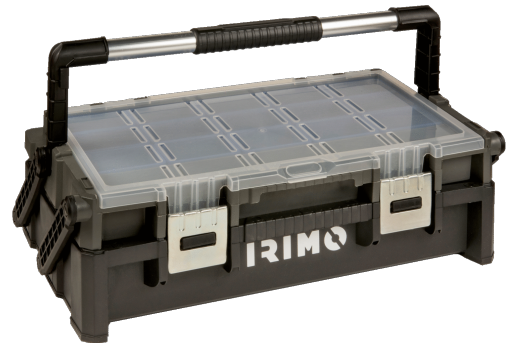

9023PT565

Plastic Toolboxes with Two Levels

PRODUCT DETAILS

- Plastic Toolbox
- Large storage capacity thanks to two levels
- Upper level: 18 removable compartments and transparent cover
- Locking handle system
- Moulded stainless grab handle for easy carrying and transport
- Metal latches
- Internal dimensions of bottom tray: 95x468x240 mm

PRODUCT ATTRIBUTES

Product		
9023PT565	170 x 302 x 565 mm	2.4 kg