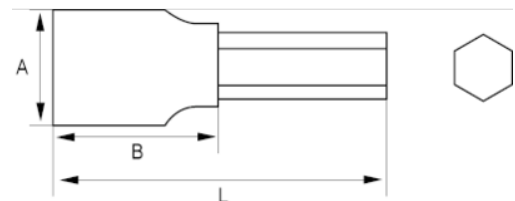

107A-4-1-107A-7-1

1/4" Socket Bit Drivers Hex Inch

## PRODUCT DETAILS

- 1/4" bit driver
- Bit made of S2 special steel
- Hex bit driver, inch sizes
- Socket made of chrome vanadium alloy steel
- Chrome plated bright finish
- Standards: DIN 3120

PRODUCT ATTRIBUTES

Product		<b>A</b>	<b>B</b>	<b>L</b>	
<b>107A-4-1</b>	1/8 in	11.8 mm	20 mm	37.5 mm	15 g
<b>107A-5-1</b>	5/32 in	11.8 mm	20 mm	37.5 mm	15 g
<b>107A-6-1</b>	3/16 in	11.8 mm	20 mm	37.5 mm	16 g
<b>107A-7-1</b>	7/32 in	11.8 mm	20 mm	37.5 mm	17 g