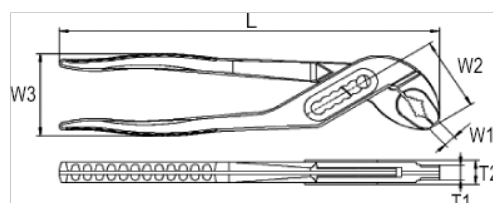

634Q-250-1
Slip Joint Pliers Quick Adjust

PRODUCT DETAILS

- Quick adjust water pump pliers
- With button for quick adjustment
- Handles: PVC coated handles
- Finish: Black finish, anti-corrosion treated
- Material: High performance steel
- Teeth hardness: 50-57 HRC
- Standard: ISO 8976

PRODUCT ATTRIBUTES

Product	L	W1	W2	W3	T1	T2	g
634Q-250-1	240 mm	5 mm	47.5 mm	50 mm	7.5 mm	12.5 mm	320 g