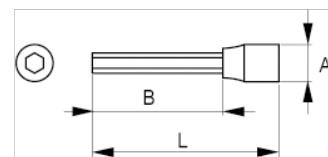

180-05X-1/180-12X-1
1/2" Socket Bit Drivers Long Hex

PRODUCT DETAILS

- 1/2" hex bit driver, long bit
- Not suitable for machine operation or power tools
- High alloy steel for better performance
- Sockets with bright chrome-plated finish
- Bits with natural matte finish
- Standard: DIN 3120 / ISO 1174

PRODUCT ATTRIBUTES

Product		A	B	L	
180-05X-1	5 mm	21.8 mm	62 mm	100 mm	89 g
180-06X-1	6 mm	21.8 mm	62 mm	100 mm	90 g
180-07X-1	7 mm	21.8 mm	62 mm	100 mm	91 g
180-08X-1	8 mm	21.8 mm	62 mm	100 mm	91 g
180-10X-1	10 mm	21.8 mm	62 mm	100 mm	109 g
180-12X-1	12 mm	21.8 mm	62 mm	100 mm	130 g