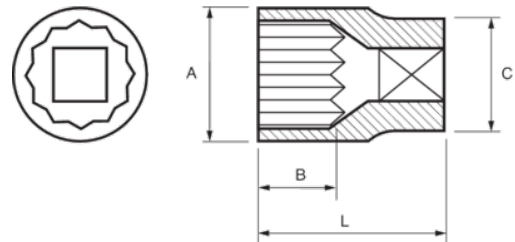

131B-XX-2
3/4" Sockets Bi-Hex Metric

PRODUCT DETAILS

- 3/4" sockets, bihex, metric sizes
- Chrome vanadium alloy steel
- Chrome plated bright finish
- Wave shape profile NPP
- Standards: DIN 3120, DIN 3124

PRODUCT ATTRIBUTES

| Product |  | A | B | C | L |  |
|------------------|---|----------|----------|----------|----------|---|
| 131B-19-2 | 19 mm | 30 mm | 12 mm | 36 mm | 50 mm | 200 g |
| 131B-21-2 | 21 mm | 32 mm | 12 mm | 36 mm | 50 mm | 215 g |
| 131B-22-2 | 22 mm | 33 mm | 12 mm | 36 mm | 50 mm | 215 g |
| 131B-23-2 | 23 mm | 34 mm | 14 mm | 36 mm | 50 mm | 215 g |
| 131B-24-2 | 24 mm | 34 mm | 16 mm | 36 mm | 50 mm | 215 g |
| 131B-26-2 | 26 mm | 38 mm | 16 mm | 36 mm | 52 mm | 220 g |
| 131B-27-2 | 27 mm | 38 mm | 18 mm | 36 mm | 52 mm | 240 g |
| 131B-29-2 | 29 mm | 42 mm | 18 mm | 38 mm | 52 mm | 260 g |
| 131B-30-2 | 30 mm | 42 mm | 20 mm | 38 mm | 52 mm | 275 g |
| 131B-32-2 | 32 mm | 44 mm | 22 mm | 38 mm | 52 mm | 310 g |
| 131B-35-2 | 35 mm | 48 mm | 24 mm | 42 mm | 57 mm | 380 g |
| 131B-36-2 | 36 mm | 50 mm | 24 mm | 42 mm | 57 mm | 415 g |
| 131B-38-2 | 38 mm | 52 mm | 26 mm | 44 mm | 57 mm | 455 g |
| 131B-41-2 | 41 mm | 56 mm | 27 mm | 44 mm | 63 mm | 545 g |
| 131B-46-2 | 46 mm | 56 mm | 27 mm | 44 mm | 63 mm | 545 g |
| 131B-50-2 | 50 mm | 67 mm | 29 mm | 46 mm | 72 mm | 715 g |