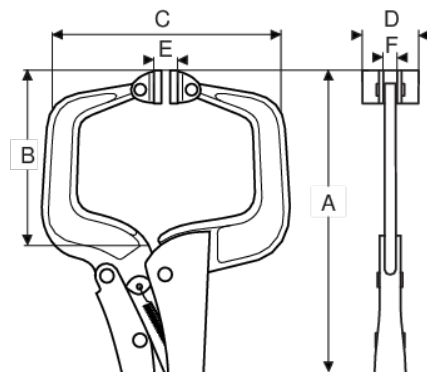

64CA-175-1/64CA-450-1
C Shape Locking Pliers, Swivel Pads

PRODUCT DETAILS

- C shape locking pliers, swivel pads
- Oversized opening for holding large parts
- Swivel pads grip uneven or non-parallel surfaces
- Chrome molybdenum steel
- Nickel plated

PRODUCT ATTRIBUTES

Product	A	B	C	D	E	F	 g
64CA-175-1	175 mm	61 mm	90 mm	21 mm		5 mm	276 g
64CA-300-1	280 mm	95 mm	130 mm	28 mm		7 mm	835 g
64CA-450-1	460 mm	270 mm	150 mm	28 mm		7 mm	1280 g