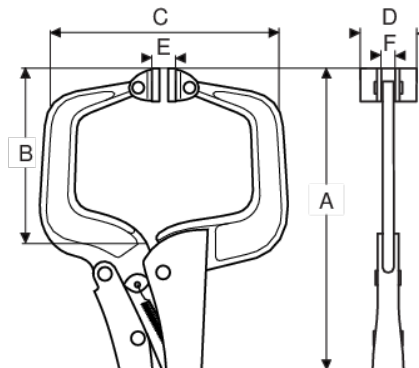

**64CAD-300**

**Long Reach Locking Pliers, Swivel Pads**

**PRODUCT DETAILS**

- Long reach locking pliers, swivel pads
- Shape designed for deeper gripping
- Swivel pads securely grip uneven or non-parallel surfaces

- Chrome molybdenum steel
- Nickel plated

**PRODUCT ATTRIBUTES**

Product	<b>A</b>	<b>B</b>	<b>C</b>	<b>D</b>	<b>E</b>	<b>F</b>	<b>g</b>
<b>64CAD-300-1</b>	282 mm	97 mm	81 mm	28 mm	0-72 mm	7 mm	850 g