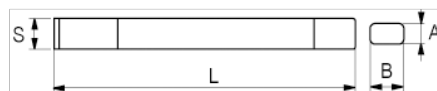

500-240-1
Extra Flat Chisels

PRODUCT DETAILS

- Flat oval shank
- Extra flat - 4 mm
- Chromium molybdenum vanadium steel
- Gold painted
- Retail packaging

PRODUCT ATTRIBUTES

Product	S	L	A	B	 g
500-240-1	26 mm	230 mm	4 mm	26 mm	278 g