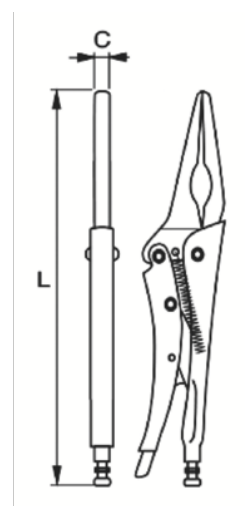

648-165-1

Locking Pliers Soft Grip Long Nose
165 mm

PRODUCT DETAILS

- Curved jaws with cutter locking pliers
- Shape: Curved jaws for general use
- Soft grip two-component handle

PRODUCT ATTRIBUTES

Product	C	L	Jaw opening	g
648-165-1	4.2 mm	165 mm	57 mm	180 g