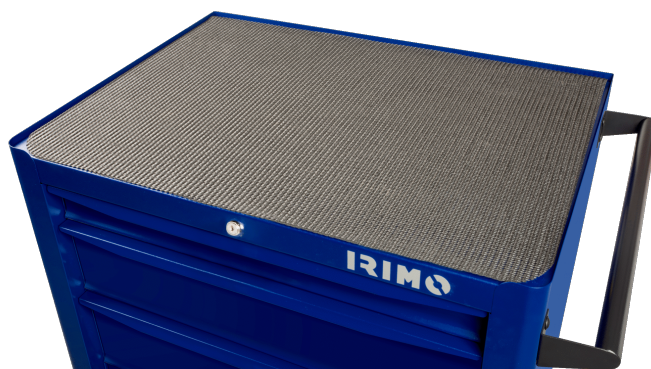

**9066K-06**  
**Rubber Top for Trolley 26"**

#### PRODUCT DETAILS

- Rubber top for trolley 26"

#### PRODUCT ATTRIBUTES

Product	
<b>9066K-06</b>	50 x 15 x 100 mm