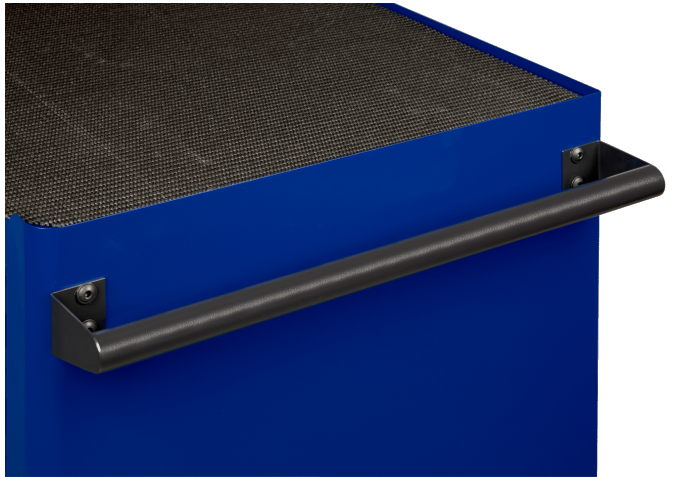

9066K-05
Handle for 9066K Trolleys

PRODUCT DETAILS

- Handle for 9066K trolleys

PRODUCT ATTRIBUTES

Product	
9066K-05	350 mm