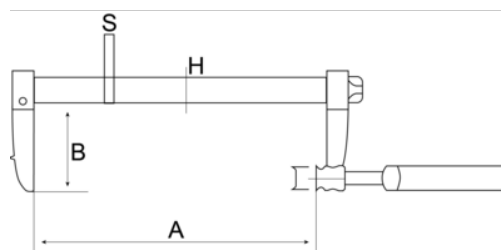

258-120-2

F-Clamp Wooden Handle 120 X 60 mm

### PRODUCT DETAILS

- Professional type F clamp with one fixed and one sliding bracket fitted to get galvanised profiled steel rail
- Forged jaws allows a high and maintained clamping force
- Screwed wooden handle for a comfortable adjusting

### PRODUCT ATTRIBUTES

Product	<b>A</b>	<b>B</b>	<b>H</b>	<b>S</b>	 g
258-120-2	120 mm	60 mm	15.5 mm	7.5 mm	750 g