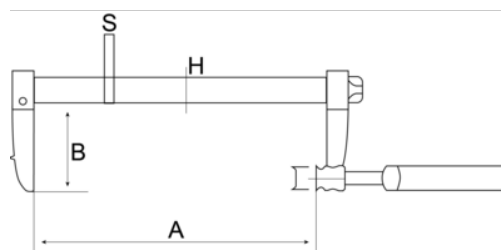

258-200-2

F-Clamp Wooden Handle 200 X 120 mm

PRODUCT DETAILS

- Professional type F clamp with one fixed and one sliding bracket fitted to get galvanised profiled steel rail
- Screwed wooden handle for a comfortable adjusting
- Forged jaws allows a high and maintained clamping force

PRODUCT ATTRIBUTES

Product	A	B	H	S	 g
258-200-2	200 mm	120 mm	22 mm	10.6 mm	1200 g