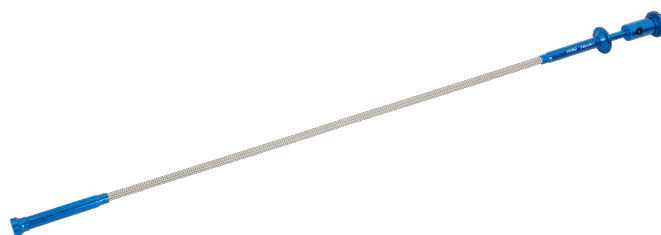

720-LM-1

Claw pick-up tool magnetic with light

PRODUCT DETAILS

- For gripping very small parts
- Built-in light to locate objects in the dark
- Neodymium magnet on the tip
- Flexible shaft with steel core
- Finish: Chrome-plated

PRODUCT ATTRIBUTES

Product	L	g
720-LM-1	625 mm	120 g