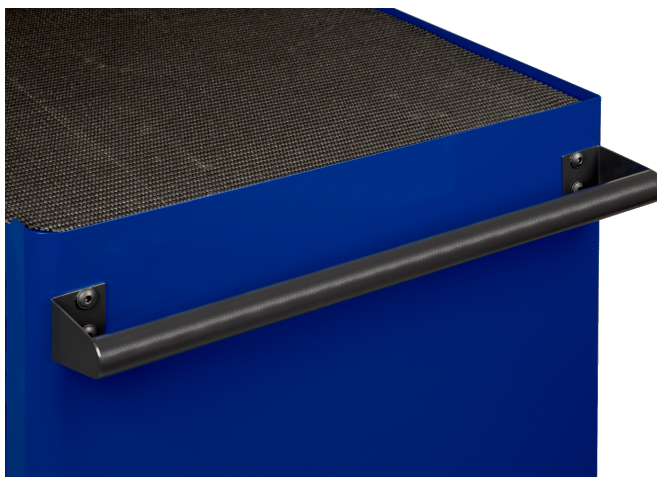

9066K-05
Handle for 9066K trolleys

PRODUCT DETAILS

- Handle for 9066K trolleys

PRODUCT ATTRIBUTES

Product	
9066K-05	350 mm