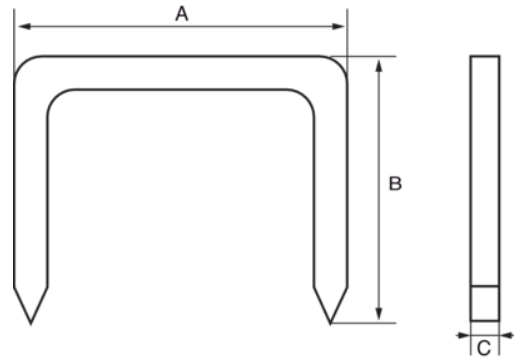

560-HD-10
10 MM Heavy Duty Staples X1000

PRODUCT DETAILS

- For heavy duty stapling jobs such as insulation, carpets or roofing felt
- Staples suitable for fabrics, cloths, carpets, cardboard, flat wooden slats, wooden cardboard and metal mesh

PRODUCT ATTRIBUTES

Product		A	B	C	
560-HD-10	1000	10.6 mm		1.2 mm	158 g