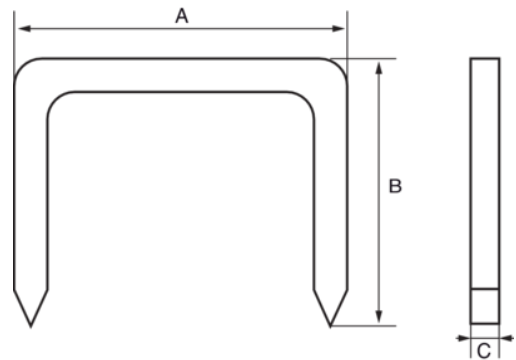

**560-LD-12**  
**12 MM Light Duty Staples X1000**

**PRODUCT DETAILS**

- Suitable staples for light duty household and crafting stapling job
- 1000 pcs plastic box

**PRODUCT ATTRIBUTES**

| Product          |  X | <b>A</b> | <b>B</b> | <b>C</b> |  g |
|------------------|---|----------|----------|----------|---|
| <b>560-LD-12</b> | 1000  | 11.3 mm  | 12 mm    | 0.7 mm   | 112 g   |