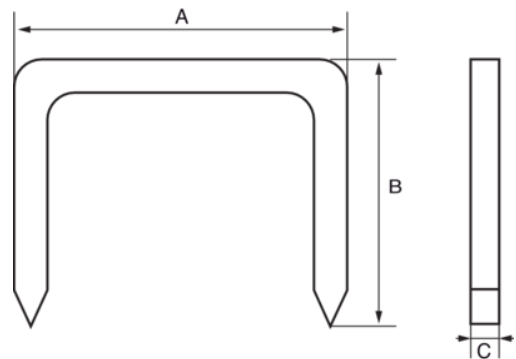

560-HD-12
12 MM Heavy Duty Staples X1000

PRODUCT DETAILS

- For heavy duty stapling jobs such as insulation, carpets or roofing felt
- Staples suitable for fabrics, cloths, carpets, cardboard, flat wooden slats, wooden cardboard and metal mesh

PRODUCT ATTRIBUTES

Product		A	B	C	
560-HD-12	1000	10.6 mm		1.2 mm	172 g