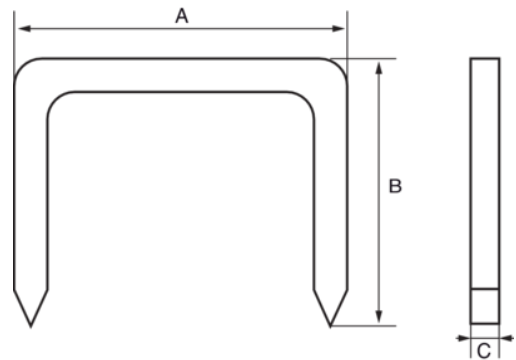

560-LD-08
8 MM Light Duty Staples X1000

PRODUCT DETAILS

- Suitable staples for light duty household and crafting stapling job
- 1000 pcs plastic box

PRODUCT ATTRIBUTES

Product		A	B	C	
560-LD-08	1000	11.3 mm	8 mm	0.7 mm	88 g