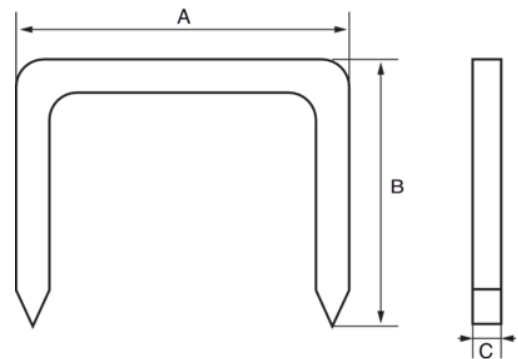

560-HD-14
14 MM Heavy Duty Staples X1000

PRODUCT DETAILS

- For heavy duty stapling jobs such as insulation, carpets or roofing felt
- Staples suitable for fabrics, cloths, carpets, cardboard, flat wooden slats, wooden cardboard and metal mesh

PRODUCT ATTRIBUTES

Product		A	B	C	
560-HD-14	1000	10.6 mm		1.2 mm	195 g