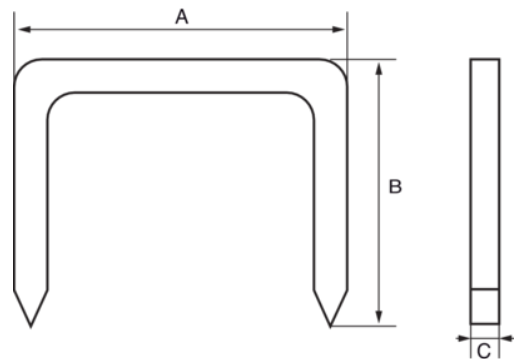

560-HD-06

6 MM Heavy Duty Staples X1000

PRODUCT DETAILS

- For heavy duty stapling jobs such as insulation, carpets or roofing felt
- Staples suitable for fabrics, cloths, carpets, cardboard, flat wooden slats, wooden cardboard and metal mesh

PRODUCT ATTRIBUTES

Product		A	B	C	
560-HD-06	1000	10.6 mm		1.2 mm	110 g