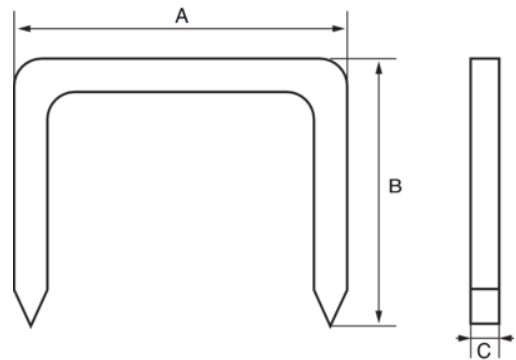

560-LD-14
12 MM Light Duty Staples X1000

PRODUCT DETAILS

- Suitable staples for light duty household and crafting stapling job
- 1000 pcs plastic box

PRODUCT ATTRIBUTES

Product	 X	A	B	C	 g
560-LD-14	1000	11.3 mm	14 mm	0.7 mm	117 g