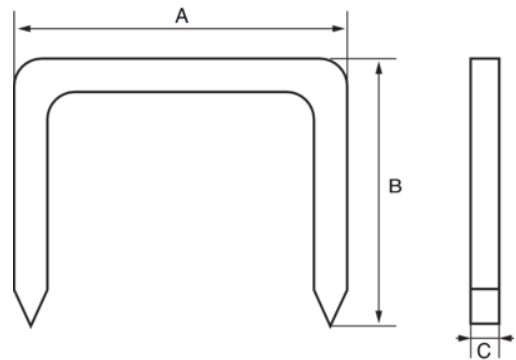

560-LD-06
6 MM Light Duty Staples X1000

PRODUCT DETAILS

- Suitable staples for light duty household and crafting stapling job
- 1000 pcs plastic box

PRODUCT ATTRIBUTES

Product	 X	A	B	C	 g
560-LD-06	1000	11.3 mm	6 mm	0.7 mm	70 g