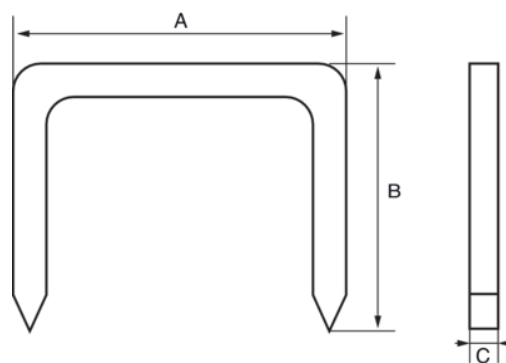

560-LD-06/560-LD-14
Light Duty Staples 1000 pcs

PRODUCT DETAILS

- Suitable staples for light duty household and crafting stapling job
- 1000 pcs plastic box

PRODUCT ATTRIBUTES

Product		A	B	C	
560-LD-06	1000	11.3 mm	6 mm	0.7 mm	70 g
560-LD-08	1000	11.3 mm	8 mm	0.7 mm	88 g
560-LD-10	1000	11.3 mm	10 mm	0.7 mm	102 g
560-LD-12	1000	11.3 mm	12 mm	0.7 mm	112 g
560-LD-14	1000	11.3 mm	14 mm	0.7 mm	117 g