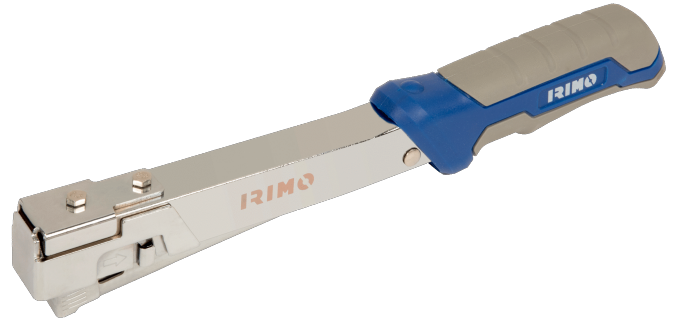

560-HT-1
Hammer Tacker

PRODUCT DETAILS

- Compact hammer tacker with steel housing
- Anti-jam mechanism for continuous use and reliable operation
- Ergonomic handle for better grip and handling
- Compatible with light duty staples (0.7): 6-10 mm (1/4"-3/8")

PRODUCT ATTRIBUTES

Product			
560-HT-1	1	350 x 115 x 32 mm	457 g