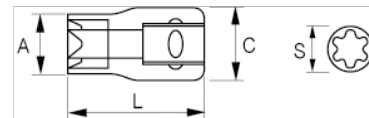

126-14-1
Socket 1/2" Torx E-14

PRODUCT DETAILS

- 1/2" Torx® sockets
- Chrome vanadium alloy steel
- Chrome plated bright finish
- Standards: DIN 3120

PRODUCT ATTRIBUTES

Product		S	A	C	L	
126-14-1	E-14	12.9 mm	17 mm	22 mm	38 mm	59 g