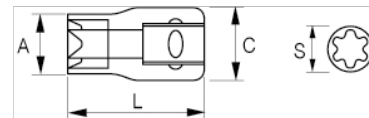

126-24-1
Socket 1/2" Torx E-24

PRODUCT DETAILS

- 1/2" Torx® sockets
- Chrome vanadium alloy steel
- Chrome plated bright finish
- Standards: DIN 3120

PRODUCT ATTRIBUTES

Product		S	A	C	L	
126-24-1	E-24	22.1 mm	28 mm	23.8 mm	38 mm	110 g