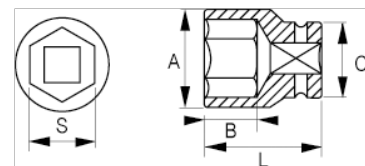

121-14-1
Socket 1/2" Hex 14 mm

PRODUCT DETAILS

- 1/2" Sockets, Hex, sizes in mm
- Chrome vanadium alloy steel
- Chrome-plated bright finish
- Wave shape profile NPP
- Standards: DIN3120, DIN3124

PRODUCT ATTRIBUTES

Product		A	B	C	L	
121-14-1	14 mm	20.3 mm	13 mm	22 mm	38 mm	56 g