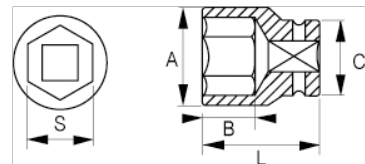

121-15-1
Socket 1/2" Hex 15 mm

PRODUCT DETAILS

- 1/2" Sockets, Hex, sizes in mm
- Chrome vanadium alloy steel
- Chrome-plated bright finish
- Wave shape profile NPP
- Standards: DIN3120, DIN3124

PRODUCT ATTRIBUTES

Product		A	B	C	L	
121-15-1	15 mm	22 mm	17.8 mm	20.5 mm	38 mm	57 g