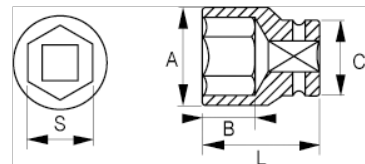

**121-16-1**  
**Socket 1/2" Hex 16 mm**

## PRODUCT DETAILS

- 1/2" Sockets, Hex, sizes in mm
- Chrome vanadium alloy steel
- Chrome-plated bright finish
- Wave shape profile NPP
- Standards: DIN3120, DIN3124

PRODUCT ATTRIBUTES

Product		<b>A</b>	<b>B</b>	<b>C</b>	<b>L</b>	
<b>121-16-1</b>	16 mm	22 mm	17.8 mm	20.5 mm	38 mm	71 g