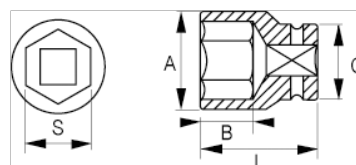

**121-30-1**  
**Socket 1/2" Hex 30 mm**

## PRODUCT DETAILS

- 1/2" Sockets, Hex, sizes in mm
- Chrome vanadium alloy steel
- Chrome-plated bright finish
- Wave shape profile NPP
- Standards: DIN3120, DIN3124

PRODUCT ATTRIBUTES

Product		<b>A</b>	<b>B</b>	<b>C</b>	<b>L</b>	
<b>121-30-1</b>	30 mm	40 mm	17.8 mm	34.1 mm	44 mm	214 g