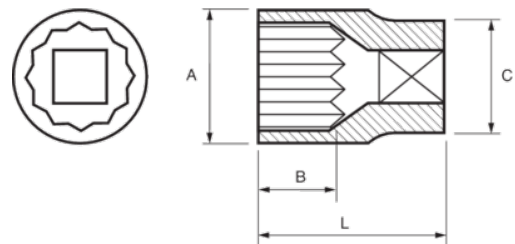

122-08-1

Socket 1/2" Bi-hex 8 mm

## PRODUCT DETAILS

- 1/2" sockets, bi-hex, metric sizes
- Chrome vanadium alloy steel
- Chrome plated bright finish
- Wave shape profile NPP
- Standards: DIN 3120, DIN 3124

PRODUCT ATTRIBUTES

Product		<b>A</b>	<b>B</b>	<b>C</b>	<b>L</b>	
<b>122-08-1</b>	8 mm	14.8 mm	13 mm	22 mm	38 mm	50 g