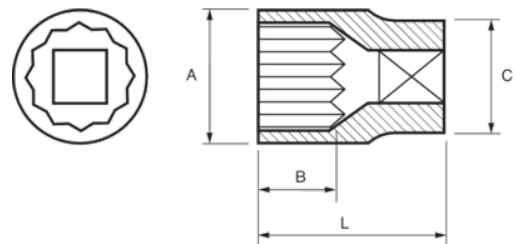

**122-09-1**  
**Socket 1/2" Bi-hex 9 mm**

## PRODUCT DETAILS

- 1/2" sockets, bi-hex, metric sizes
- Chrome vanadium alloy steel
- Chrome plated bright finish
- Wave shape profile NPP
- Standards: DIN 3120, DIN 3124

PRODUCT ATTRIBUTES

Product		<b>A</b>	<b>B</b>	<b>C</b>	<b>L</b>	
<b>122-09-1</b>	9 mm	15.3 mm	13 mm	22 mm	38 mm	48 g