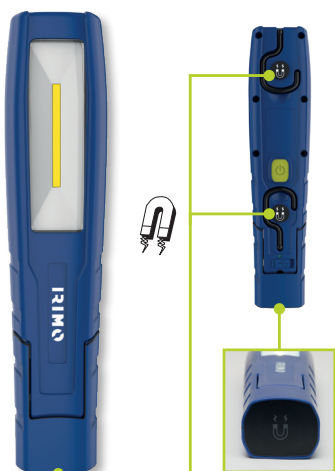

FLEXIBLE LIGHT

- 180° flexible COB light made of 400 lumens
- Dimmable when pushing the main button for two seconds from 50 to 400 lm
- 70 lumens in the head for spot light with 10 working hours!
- Magnet in the bottom and another two extra for attaching to the wall
- Hooks to be hung from anywhere you need
- 3 hours of intensive light in the front
- Micro USB with a 1m cable included
- Li-ion battery 3.7V 2000mAh
- CE-EMC / ROHS / Reach

E							
L-FLEX-1	1	400	70	✓	3/10	3.5	74 x 262 x 45 307

COMPACT

- 180° flexible COB light made of 600 lumens
- Dimmable when pushing the main button for two seconds COMP from 80 to 600 lm
- 100 lumens in the head for spot light having 6 working hours
- Two magnets in the back and extra in the bottom to stick it to each specific application and working situation
- Hook to hang it
- Li-ion battery 3.7V 2000mAh
- Operating time: 2.5 h (main) with a led indicator green-red
- Micro USB to charge the battery for three hours with a micro USB cable which is included
- CE-EMC / ROHS / Reach

L-SLIM-1	1	400	70	✓	3/8	3	82 x 168 x 36	200

MINI FLEXIBLE LIGHT

- 180° flexible LED SMD reaching 250 lumens of light intensity
- 4 LEDs in the front plus 1 SMD in the top lighting up 70lumens
- Thanks to the Li-ion battery 3.7V 1000mAh can be light up for 3 hours and 7 hours when using to top torch.
- Micro USB with a cable included to recharge it every time you need.
- Magnet in the bottom to use it in may positions.
- CE-EMC / ROHS / Reach